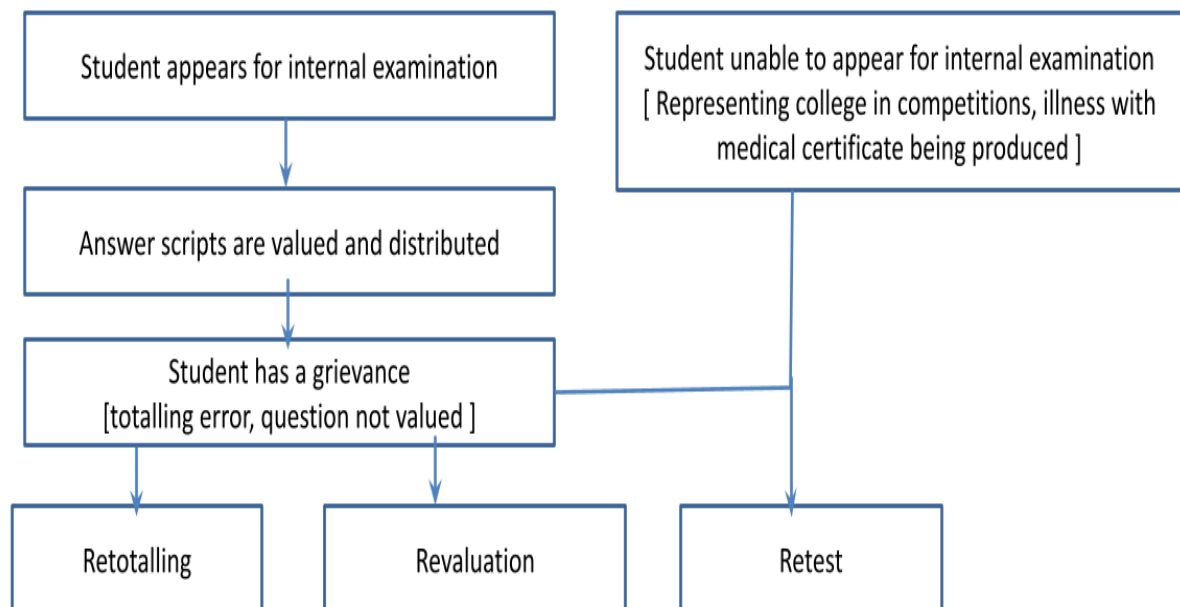

# SHRIMATI INDIRA GANDHI COLLEGE

(Affiliated to Bharathidasan University)

Nationally Accredited at 'A' Grade (3<sup>rd</sup> Cycle) by NAAC | An ISO 9001 : 2015 Certified Institution  
Tiruchirappalli - 620 002

## GRIEVANCE REDRESSAL MECHANISM FOR INTERNAL ASSESSMENT

Subject faculty

Tutor

Head of the Department